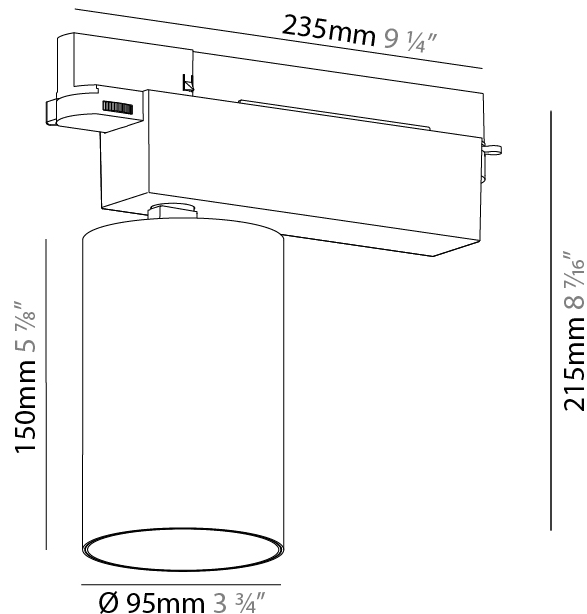

GENERAL

Series: Centriq
Subseries: Centriq 95
Brand: Prolicht
Division: Architectural
Mounting Type: Track
Mounting Location: Ceiling
Subcategory: Spots

PHYSICAL

Shape: Cylinder
Diameter (mm): 95
Diameter (in): 3 3/4
Length (mm): 235
Length (in): 9 1/4
Height (mm): 150
Height (in): 5 7/8
Light Distribution: Adjustable / Direct
Weight (kg): 1.4
Weight (lbs): 3.08
Fixture Finish: SSR / BKV / CWI / CRY / HAB / LAG / UFT / ITA / RUA / RUR / MIC / FTG / MYG / TWT / LOD / PUS / FRO / FUP / KIA / POP / BLS / SPG / MEY / GOH / GUM / CHC / COM / ABZ / JAG / OBR / MOS / ROR
Fixture Material: Aluminum

ELECTRICAL

Lamp Type: LED (Zhaga Standard)
Input Wattage (W): 12/ 15
Total Output Wattage (W): 10.8 / 13.5
Dimming: Tri-Mode (Non-Dimming and Phase Dimming (120Vac only) and 0-10V Dimming)
Driver Included: Yes
Driver Location: Integrated
Driver Type: Constant Current - Universal
Driver Class: Class 2
Input Voltage (V): 120 - 277
Constant Current (MA): 350

LED

Number of LEDs: 1
Color Temperature (°K): 2700 / 3000 / 3500 / 4000
Max. Delivered Lumen (lm): 830 / 930 / 1009 / 1030
Nominal Lumen (lm): 960 / 1070 / 1157 / 1180
CRI: >90 CRI
Lamp Life (hrs): 50000
Upon Request: Special Color Temperature Special Led

OPTICAL

Beam Angle: 8
Adjustability: Rotational 340°; Tilt 90°
Upon Request: Special Beam Angles

RATINGS AND CERTIFICATIONS

Certified By: Certified for North American Standards
IP rating: IP20